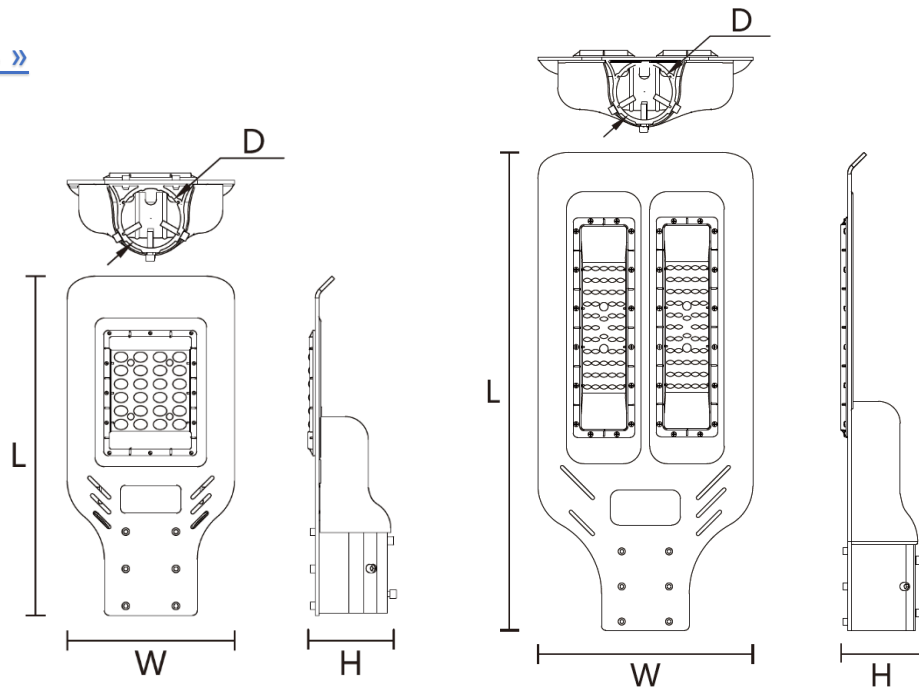

EL[®]MARK

The Brand of Electricity

LED ROAD LIGHT

AVENUE SMD

GENERAL INFORMATION »

- ∴ Rated voltage: 220-240V/ 50-60Hz
- ∴ Power: 30W; 50W; 100W
- ∴ LED driver: mounted in the body
- ∴ Colour temperature: 5500K
- ∴ LED chip; PHILIPS
- ∴ Light source: SMD3030
- ∴ Beam angle: 70°x150°; 65°x120°
- ∴ Body: Aluminium casting
- ∴ Colour rendering index: Ra≥ 80
- ∴ Average lifetime: 35 000h
- ∴ Ambient temperature: -25+55°C
- ∴ Protection against dust and moisture: IP67

PRODUCT DETAILS »

Catalogue number	Watt (W)	Whole fixture lumens (lm)	Colour temp (K)	Beam angle
98AVENUE30SMD	30	3000	5500	70°x150°
98AVENUE50SMD	50	5000	5500	70°x150°
98AVENUE100SMD	100	10000	5500	65°x120°

DIMENSIONS »

Model	Length (mm)	Height (mm)	Width (mm)	Diameter (mm)
98AVENUE30SMD	365	180	90	64
98AVENUE50SMD	420	150	234	64
98AVENUE100SMD	605	150	295	64

INSTALLATION ACCESSORIES »

STREET POLE JOINT

Diam.: 60mm

Colour body: grey

Size (mm): Diameter 60 / Width 150 / Height 250

Catalogue number: 98POLE60

Packing (pcs): 1

ADDITIONAL INFORMATION »

98AVENUE30SMD

This luminaire contains built-in LED lamps.

L
E
D